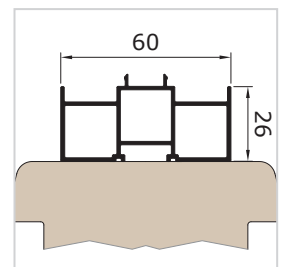

ADS26ZK adaptersín

■ elmozdítható