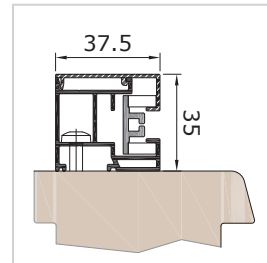

A részletekig tökéletes

VORO ZIP-90

dobozméretek

vezetősínek

Z37VS vezetősín