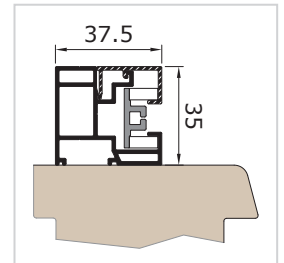

FS Z37VP vezetősín, vakolt módzat