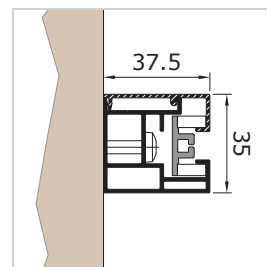

VORO ZIP Putz-90

FS ZG37VS vezetősín, kávéra rögzíthető szerkezet