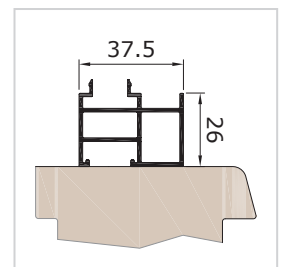

ADS26Z adaptersín